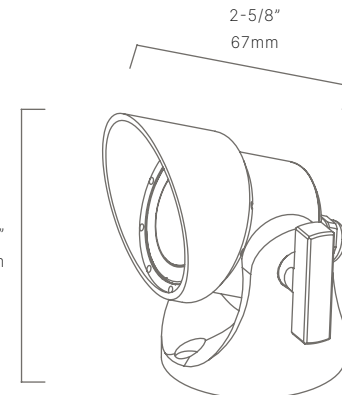

MADE IN USA
WITH DOMESTIC & IMPORTED MATERIALS